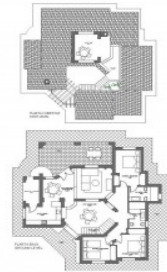

PLANO LOCALIZACION

MURCIA - Fuente alamo de Murcia

Nieuwbouw - Villa

Ref. SP-78957

339.000€

3 SLAAPKAMERS

2 BADKAMERS

205M²

843M²

B